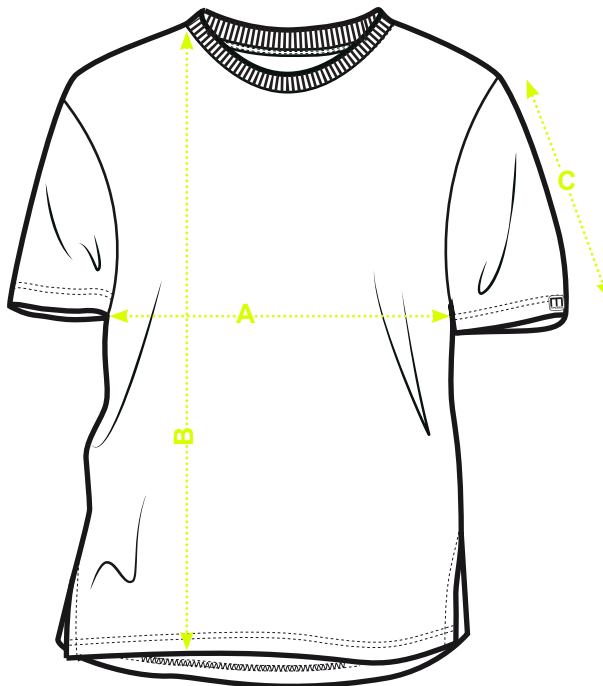

SLASH SIZE CHART (US)

		SIZES (cm)	S	M	L	XL	2XL	3XL	4XL	5XL
MS-5001~5010 SLASH T-Shirt Male	A	Half Chest width	54	56	58	60	62	64	66	68
	B	Body Length (from HPS)	74	76	78	80	82	84	86	88
	C	Sleeve length	22	23	23	24	24	25	25	26